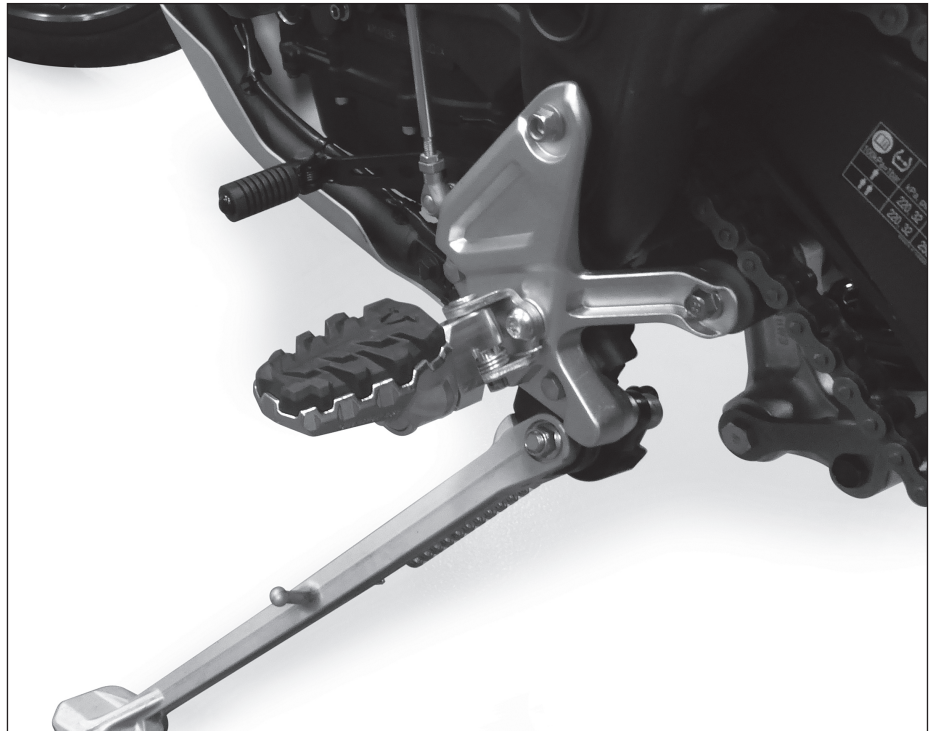

## ADVENTURE FOOTPEGS

BW3FADVP\*\*\*\*

Posnr.	QTY	
①	2	
②	2	
③	2	
④	2	 M8 x 35 mm
⑤	2	
⑥	2	
⑦	2	
⑧	2	 M5 x 12 mm
⑨	2	

**Easy**, suitable for novice with little experience

**Fairly easy**, suitable for beginner with some experience

## ADVENTURE FOOTPEGS

BW3FADVP\*\*\*\*