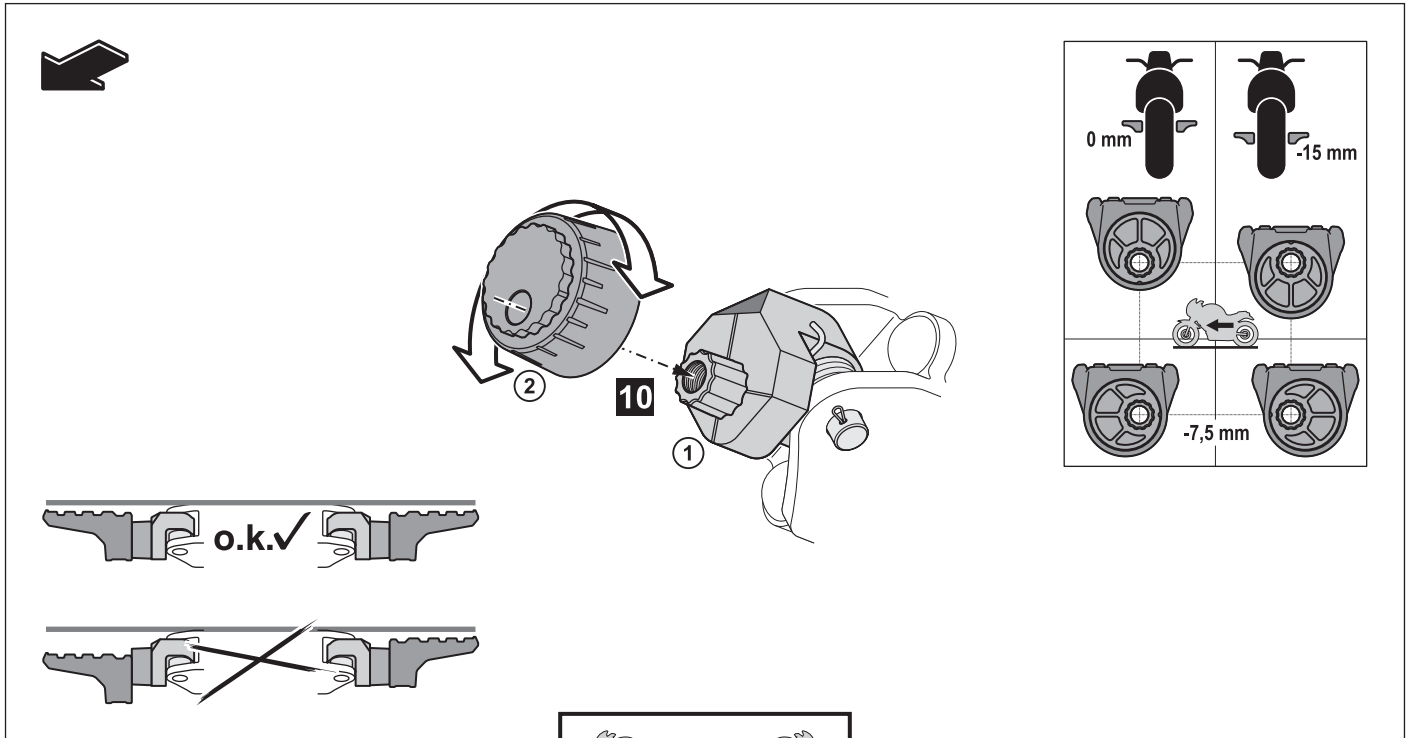

ADVENTURE FOOTPEGS

BW3FADVP****