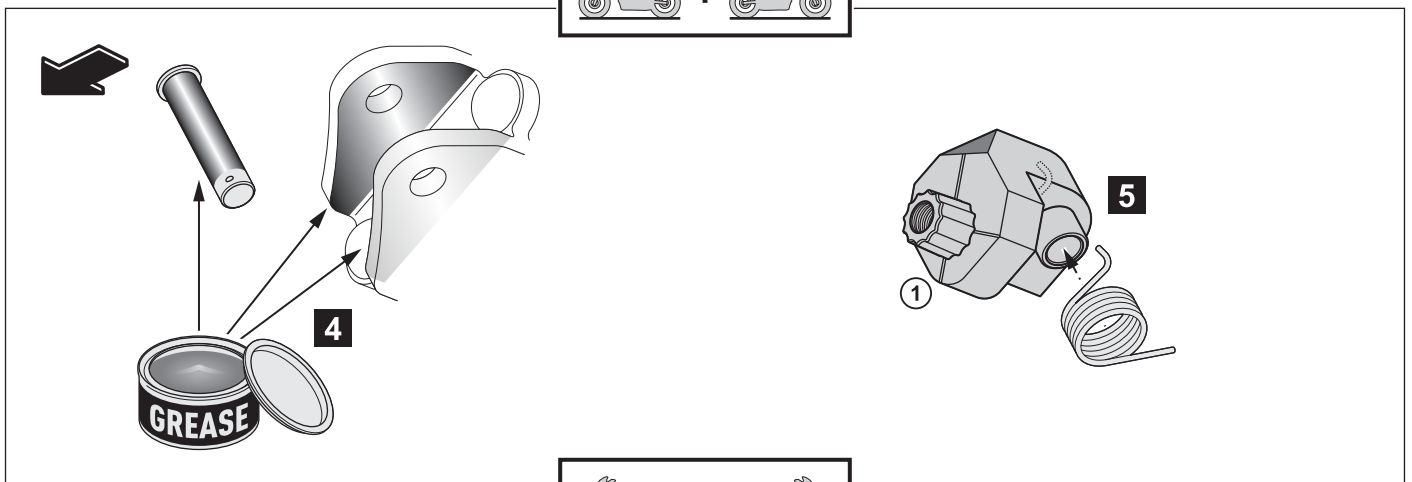

ADVENTURE FOOTPEGS

BW3FADVP****