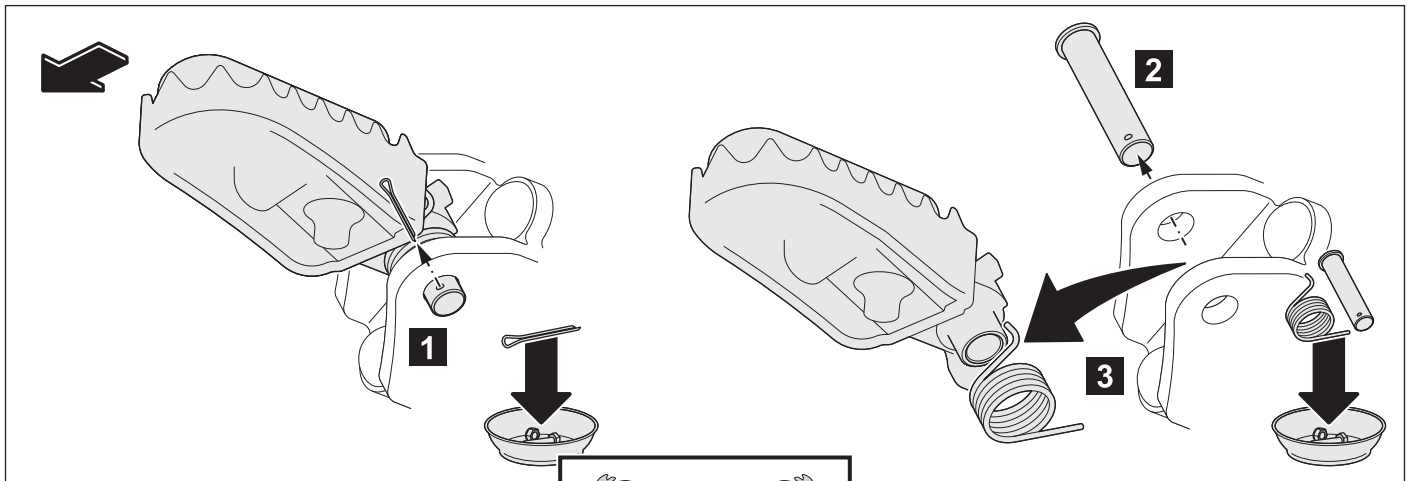

ADVENTURE FOOTPEGS

BW3FADVP****