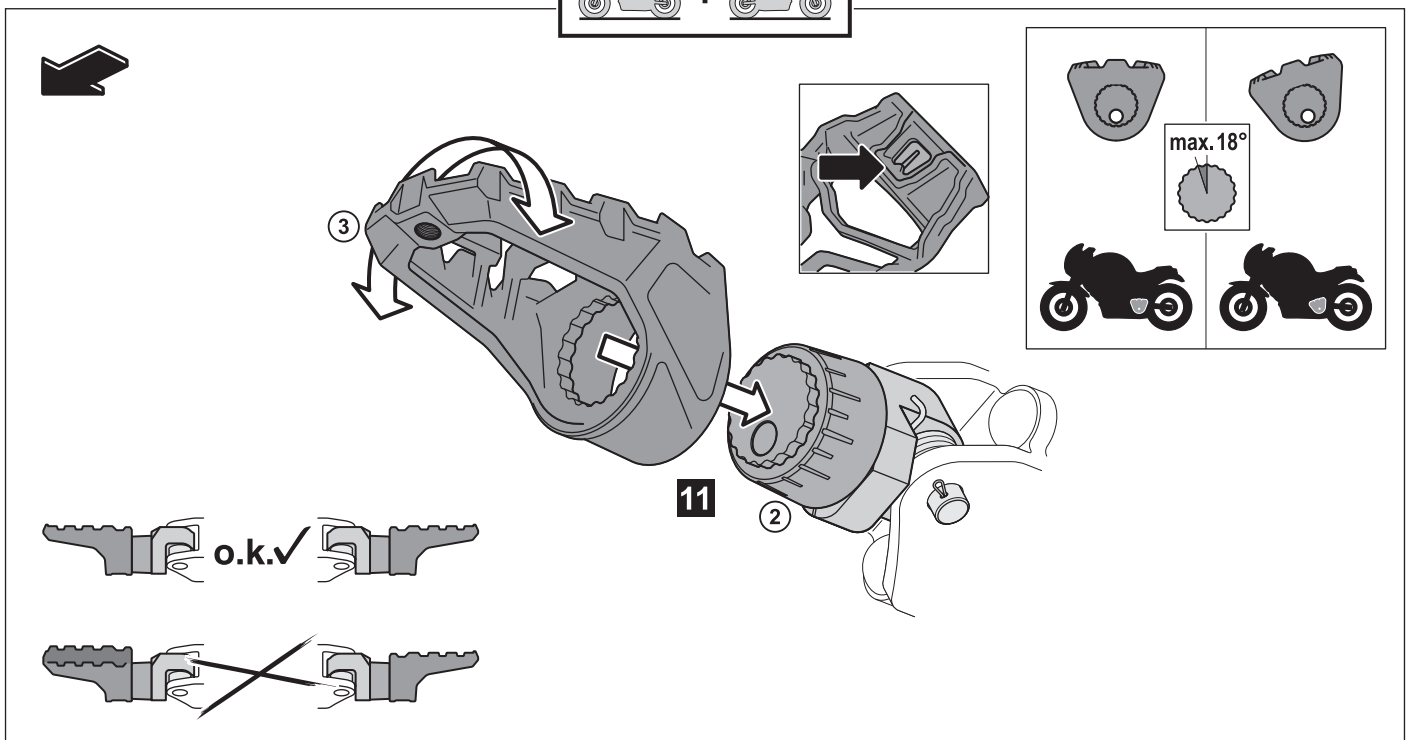

ADVENTURE FOOTPEGS

BW3FADVP****