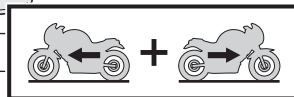

ADVENTURE FOOTPEGS

BW3FADVP****